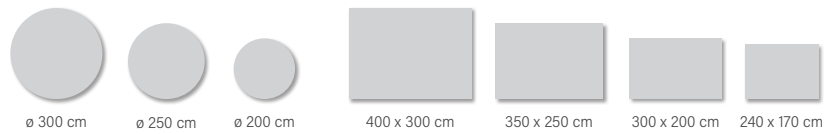

# LUXURY SOFT 11.5

### DIMENSIONS