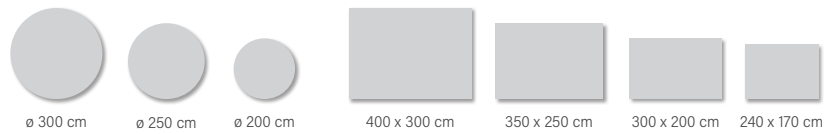

LUXURY SOFT 11.5

CARPETIA ROYAL

THE SOFTNESS OF THE MATERIAL COMBINED WITH AN ENVELOPING COLOUR RENDERING FULL OF NUANCES. THE SOFT PILE OF THIS CARPET BEST EXPRESSES THE VIBRANT COLOURS OF THE CARPETIA ROYAL COLLECTION, MAKING IT THE PERFECT CHOICE FOR THOSE SEEKING A BOLD STYLE WITH RICH DETAIL.

DIMENSIONS

TECHNICAL DETAILS

MANUFACTURING PROCESS	DIN ISO 2424	TUFTED 1/10"
FRONTSIDE STRUCTURE	DIN ISO 2424	CUT PILE - SAXONY
COLOR	DIN ISO 2424	CHROMOJET PRINT
PILE MATERIAL		POLYAMID PA 6.6
PRIMARY BACKING	DIN ISO 2424	PP WOVEN
SECONDARY BACKING	DIN ISO 2424	FELT BACK
PILE WEIGHT	DIN ISO 2424	Approx. 1400 g/m ²
TOTAL WEIGHT	ISO 8543	Approx. 2715 g/m ²
PILE HEIGHT	ISO 1766	Approx. 7,5 mm
TOTAL THICKNESS	ISO 1765	Approx. 10,5 mm
NUMBER OF KNOTS	ISO 1763	Approx. 178000/m ²
WIDTH	DIN 3018	Approx. 400 cm